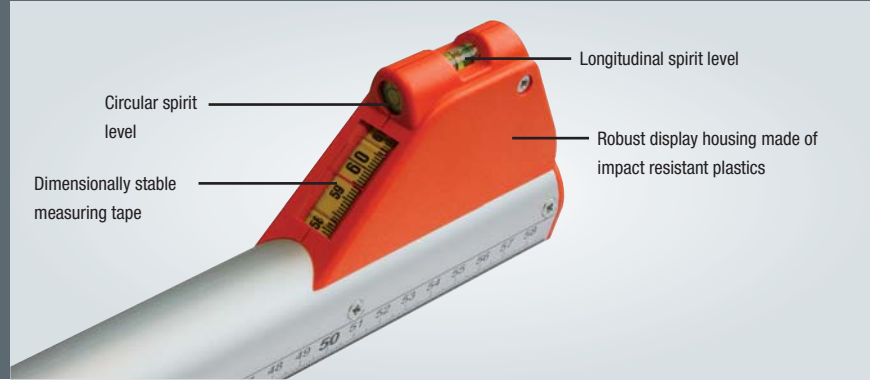

Precise surveying and measuring

Nedo mEssfix compact

The lightweight and handy telescopic measuring stick

**NEDO MESSFIX
COMPACT**

Nedo mEssfix *compact*

The lightweight and handy telescopic measuring stick **mEssfix *compact*** is an aggressively priced alternative to the mEssfix. It is designed to measure interior dimensions quickly, reliably and with the utmost ease. Simply place the **mEssfix *compact*** in position, pull out the extensions and conveniently read off the measurement from the analogue display. Ideal in interior outfitting. Nedo **mEssfix *compact*** is very handy thanks to its compact dimensions, its light weight and its round telescopic tubes.

The display is attached at the foot of the **mEssfix *compact***, so when measuring windows, the measured values can conveniently be read off at eye level. A two-way bubble is integrated into the display housing to facilitate taking horizontal and vertical measurements.

All **mEssfix *compact*** units conform to accuracy class II $\Delta l = 0,3 + 0,2 \cdot L(m)$

Features:

- Compact dimensions
- Robust display housing with horizontal/vertical bubbles
- Circular telescopic tubes for convenient handling
- Supplied with case as a standard
- Made in Switzerland

Supplied with case as a standard

Nedo mEssfix *compact*

Ref.-No.	Measuring range	Length retracted	Graduations	Weight	Incl. case
F 380 211	0.60 to 3.04 m	0.60 m	mm	0.9 kg	yes
F 580 211	0.91 to 5.01 m	0.91 m	mm	1.4 kg	yes